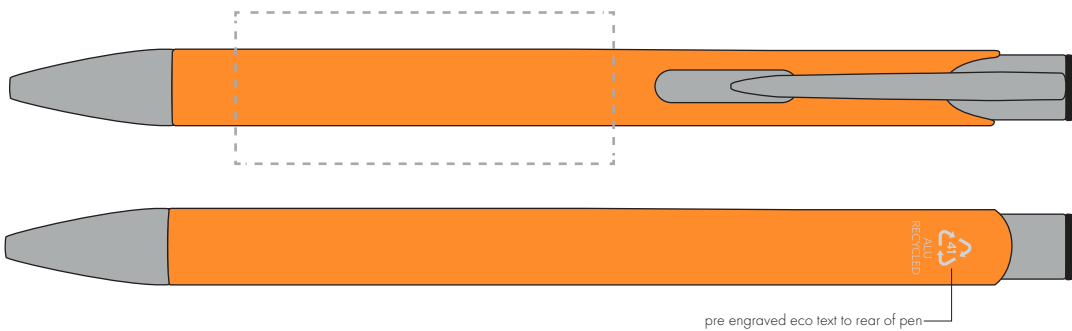

Your Ref:
Our Ref:

Quantity:
Version: 1

Product Code: TPC982001
Product Colour: AMBER

PRINTING CONCERNS:

We stock this item in the following colours

**PANTONE REFERENCE(S)**

● Engrave

ARTWORK SCALE 100%

ARTWORK SCALE 100%
Rotary Engrave Area:
50mm x 20mm

Product Image for visualisation
- colours may vary

The dashed line is to demonstrate print area and will not appear on your printed item

PLEASE NOTE:

- All colours including print and product are for visual purposes only and should not be regarded as the actual colour of the product and print.
- Some products may vary from batch to batch and may differ from previous orders.
- The colour and texture of a product can also have an effect on the final print colour.
- By approving this order we accept that you understand these terms.